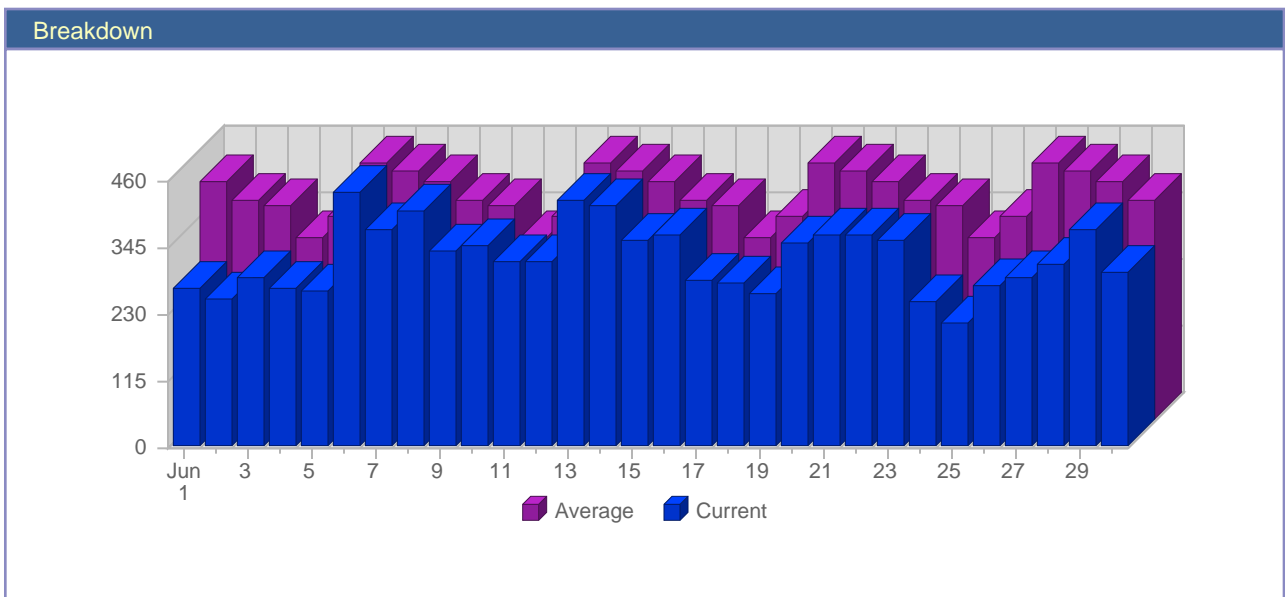

Traffic Reports Visits

| Report Description | |
|---------------------|--------------------------------------|
| Report Description: | Visits during the month of June 2005 |
| Report Range: | Month of June 2005 |
| Report Scope: | Historical Data |