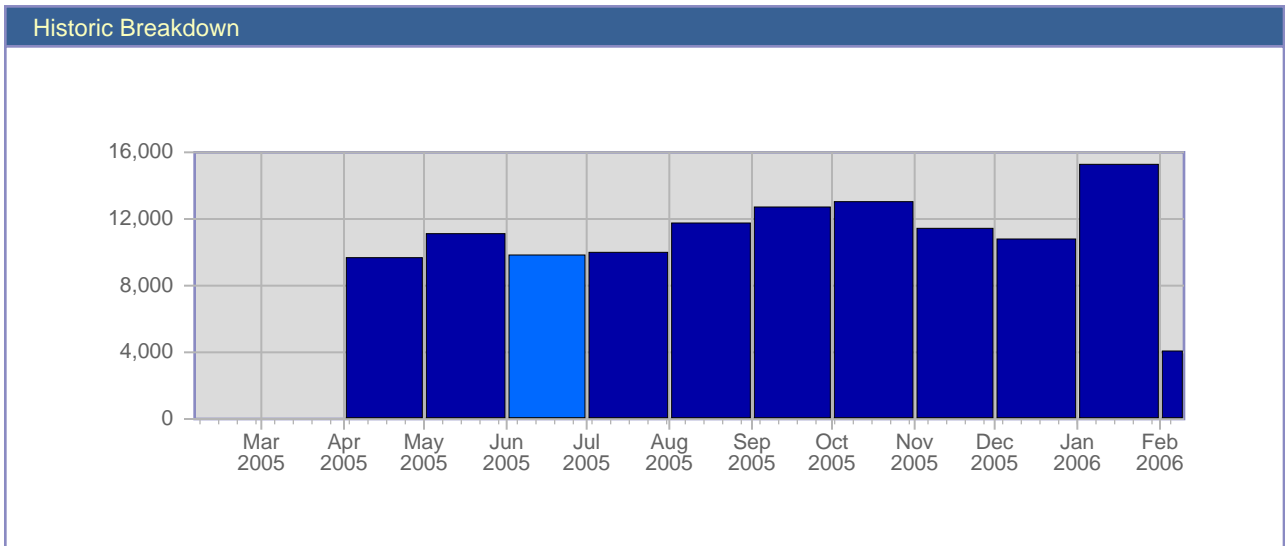

Traffic Reports Visits

| Report Description | |
|---------------------|--------------------------------------|
| Report Description: | Visits during the month of June 2005 |
| Report Range: | Month of June 2005 |
| Report Scope: | Historical Data |